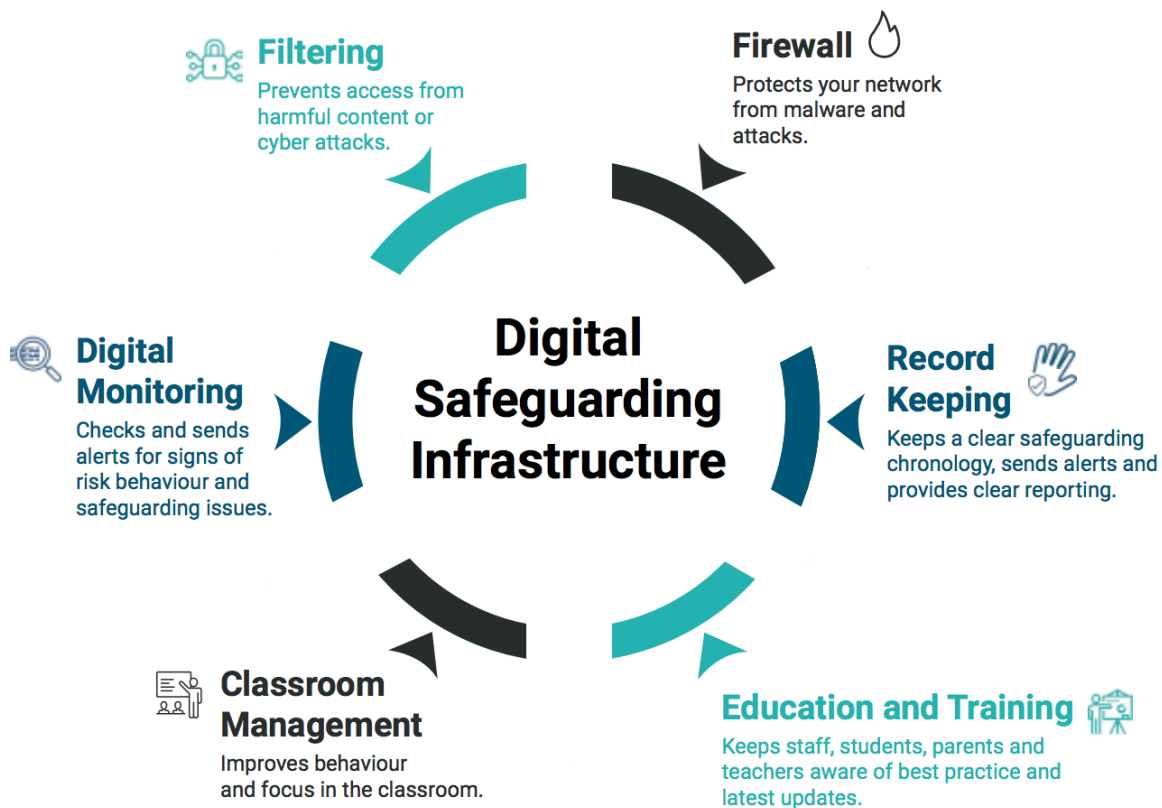

#### Buy more, save more

Smoothwall offers a complete family of digital safeguarding solutions, including our award-winning Monitor, Record Manager and Classroom Manager. So when you're ready to expand your digital safety provision, we can offer considerable discounts on additional solutions.

## Beyond Filtering

As the internet and technology within schools continue to evolve at a rapid pace the need to adopt centralised standards in digital safety become paramount. Excellence in online safety is no longer an option.

It is a centralised infrastructure that transcends all areas of your MAT.

When you are ready to expand we have the solutions to support you.

The diagram below illustrates Smoothwall's six pronged approach to online safety.