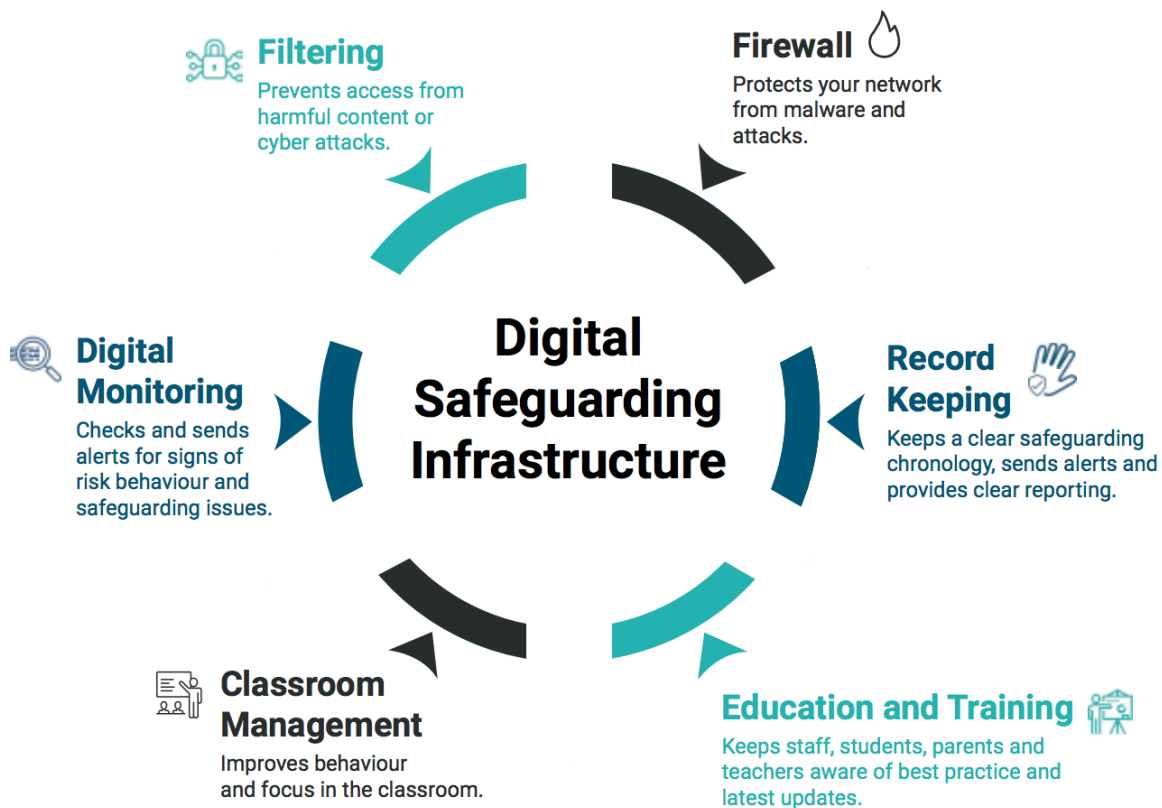

Buy more, save more

Smoothwall offers a complete family of digital safeguarding solutions, including our award-winning Monitor, Record Manager and Classroom Manager. So when you're ready to expand your digital safety provision, we can offer considerable discounts on additional solutions..

We're Not in Kansas Anymore

Beyond Filtering

As the internet and technology within schools continue to evolve at a rapid pace the need to adopt centralised standards in digital safety become paramount. Excellence in online safety is no longer an option.

It is a centralised infrastructure that transcends all areas of your MAT.

When you are ready to expand we have the solutions to support you.

The diagram below illustrates Smoothwall's six pronged approach to online safety.

A Powerful Message to Parents

Working with Smoothwall sends a powerful message to parents that your Trust takes their child's online safety very seriously.

It says that you invest in the most robust protection possible that is engineered to keep their child safe whilst online, whilst in school.